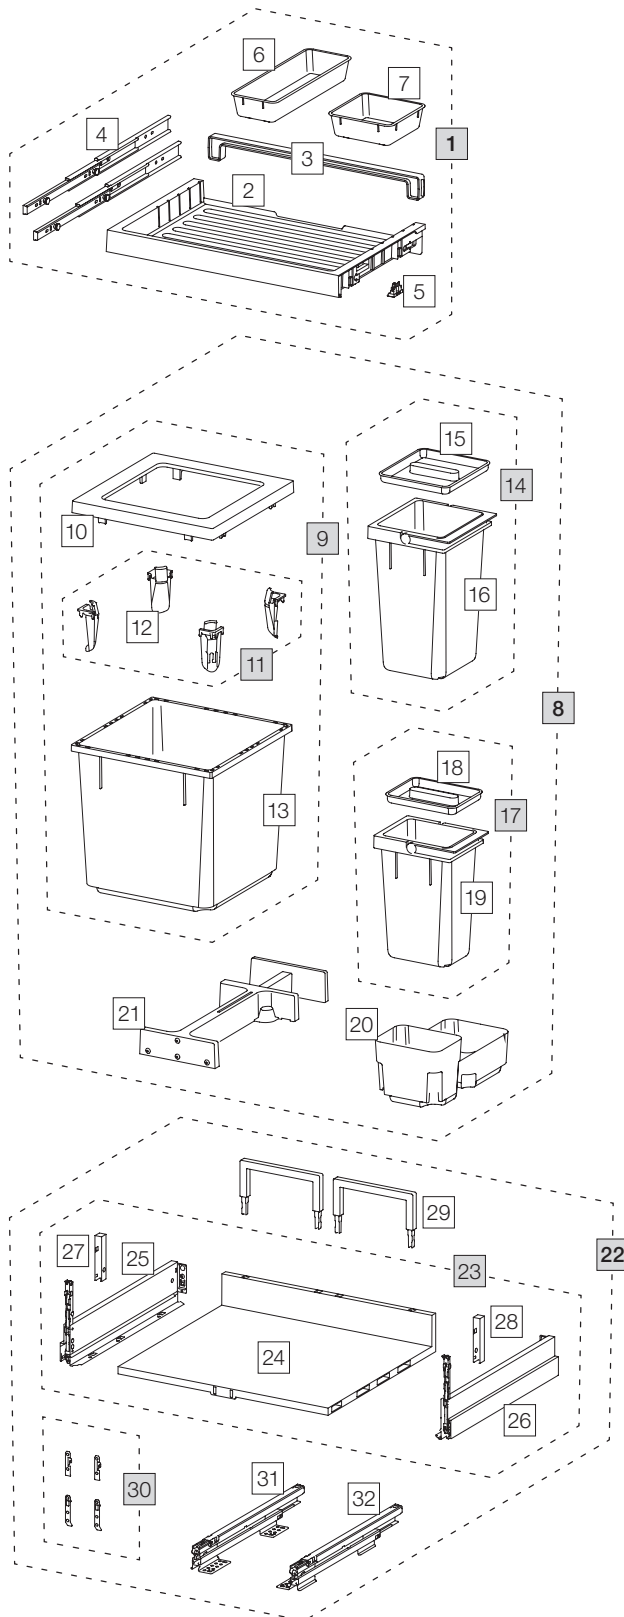

X60 M5 Premium Pro

Art. No. 80.60.404

Waste separation system with frame guide system

Art. No.	Name	CHF VAT excluded
1	80.42.401 Drawer 60 Premium	81.00
2	12274 Drawer 60 Premium	34.60
3	12278 Back 60	7.10
4	12283 Rail with bolt (pair)	23.10
5	12948 Clip 18/19 (4 pcs.)	4.90
6	12483 Add-on tray long	10.90
7	12282 Add-on tray	8.70
8	80.51.402 Waste separation container X60 M5	197.00
9	12683 Container 35 liter, complet	97.90
10	12247 Covering frame	20.30
11	12252 Bag tightener (4 pcs.)	19.20
12	12721 Bag tightener	4.80
13	12245 Container 35 liter	61.20
14	12940 Container 8 liter, complet	31.60
15	12271 Lid 8 liter	6.90
16	12440 Container 8 liter with handle	24.80
17	12941 Container 5 liter, complet	26.40
18	12272 Lid 5 liter	4.90
19	12441 Container 5 liter with handle	21.50
20	12255 Shell 600, M	22.50
21	12625 Ratchet, complet	46.40
22	80.61.401 Pre-assembled drawer 60 Pro	165.00
23	13608 Pull-out floor 60 Pro	108.40
24	13290 Plastic base 60	39.80
25	13302 Nova Pro Scala frame left	32.20
26	13303 Nova Pro Scala frame right	32.20
27	13298 Cover, left	2.10
28	13299 Cover, right	2.10
29	13295 Rear wall bracket 175	4.30
30	13532 Front bracket complete	3.90
31	13300 Floor rail for Nova Pro left	43.30
32	13301 Floor rail for Nova Pro right	43.30