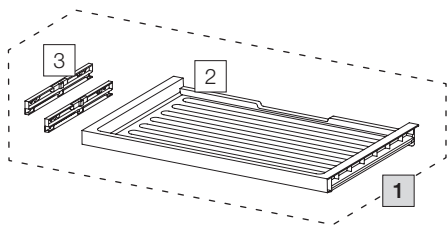

Drawer 60 Basic

Art. No. 80.41.401

Drawer for kitchen cabine

	Art. No.	Name	CHF VAT excluded
1	80.41.401	Drawer 60 Basic	33.00
2	12285	Drawer 60 Basic	27.50
3	13011	Adapter drawer (pair)	9.90

- Set
- Component parts