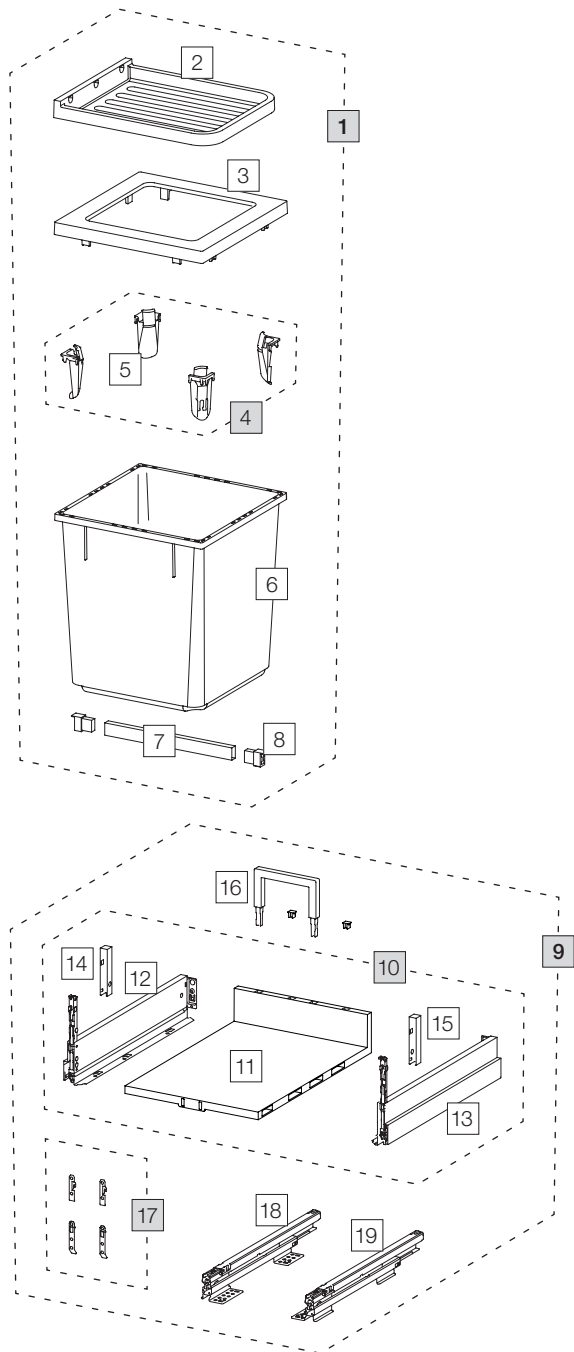

# X40 L35 Pro Water

Art. No. 80.60.002

## Waste separation system with frame guide system

Art. No.	Name	CHF VAT excluded
<b>1</b>	<b>80.50.002 Waste separation container X45 L35 Pro Water</b>	<b>140.00</b>
2	12250 Lid for D40/D50	23.40
3	12247 Covering frame	20.30
4	12252 Bag tightener (4 pcs.)	19.20
5	12721 Bag tightener	4.80
6	12244 Container 40 liter	61.20
7	13562 Transverse divider, 287 mm	6.70
8	13563 Divider holder (pair)	7.50
<b>9</b>	<b>80.61.001 Pre-assembled drawer 40 Pro</b>	<b>149.00</b>
10	13612 Pull-out floor 40 Pro	100.80
11	13294 Plastic base 40	32.20
12	13302 Nova Pro Scala frame left	32.20
13	13303 Nova Pro Scala frame right	32.20
14	13298 Cover, left	2.10
15	13299 Cover, right	2.10
16	13297 Rear wall bracket 125	3.90
17	13532 Front bracket complete	3.90
18	13300 Floor rail for Nova Pro left	43.30
19	13301 Floor rail for Nova Pro right	43.30

- Set
- Component parts