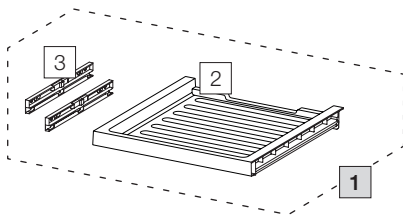

Drawer 40 Basic

Art. No. 80.41.001

Drawer for kitchen cabine

	Art. No.	Name	CHF VAT excluded
1	80.41.001	Drawer 40 Basic	33.00
2	12459	Drawer 40 Basic	27.50
3	13011	Adapter drawer (pair)	9.90

- Set
- Component parts