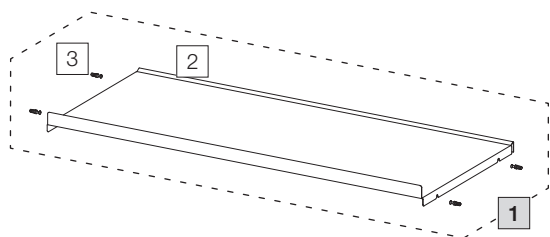

Lid 90 Basic

Art. No. 80.41.601

Lid for kitchen cabine

	Art. No.	Name	CHF VAT excluded
1	80.41.601	Lid 90 Basic	69.00
2	12292	Lid 90 Basic	66.50
3	12881	Connecting bolt (4 pcs.)	4.40

■ Set

□ Component parts