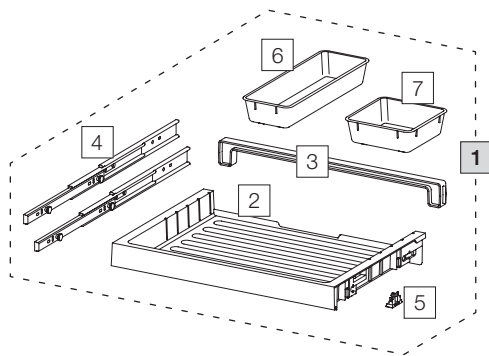

Drawer 55 Premium

Art. No. 80.42.301

Drawer for kitchen cabine

	Art. No.	Name	CHF VAT excluded
1	80.42.301	Drawer 55 Premium	77.00
2	12275	Drawer 55 Premium	33.00
3	12279	Back 55	6.80
4	12283	Rail with bolt (pair)	22.00
5	12948	Clip 18/19(4 pcs.)	4.70
6	12483	Add-on tray long	10.40
7	12282	Add-on tray	8.30

Set

Component parts