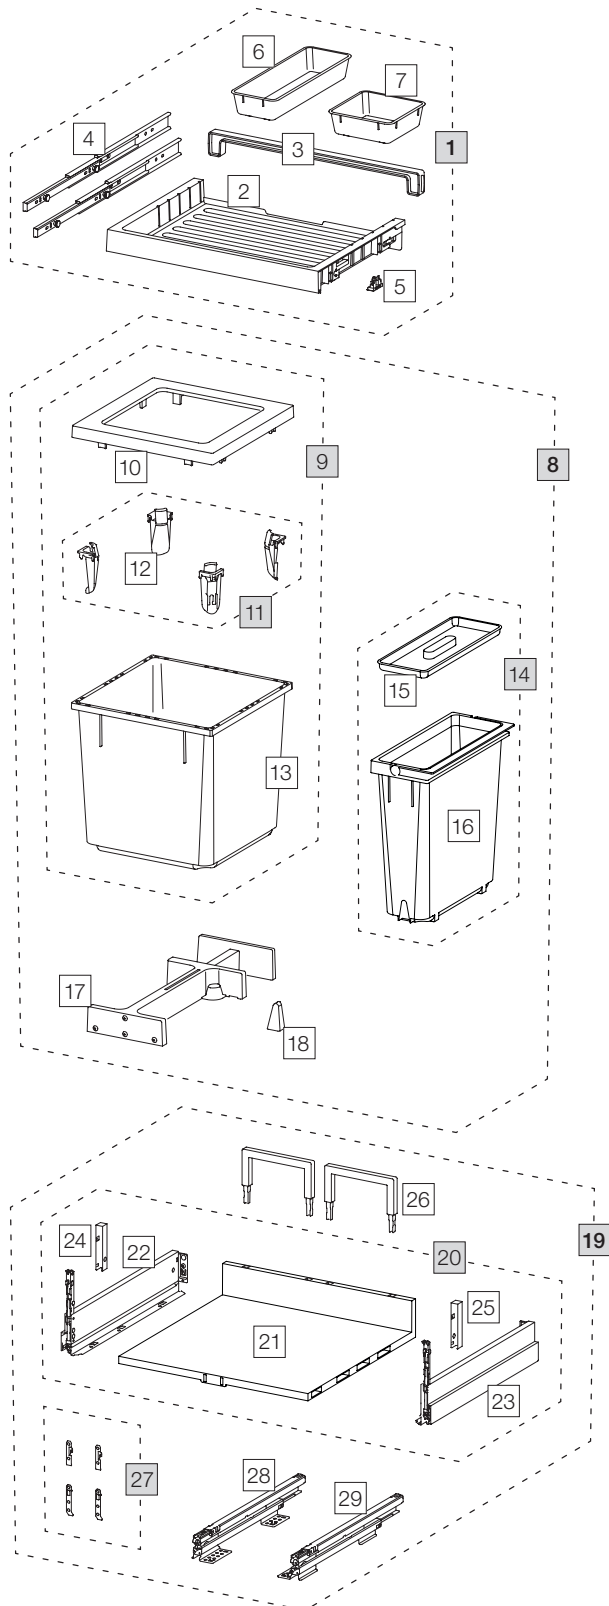

# X55 M7 Premium Pro

Art. No. 80.60.308

## Waste separation system with frame guide system

Art. No.	Name	CHF VAT excluded
<b>1</b>	<b>80.42.301 Drawer 55 Premium</b>	<b>81.00</b>
2	12275 Drawer 55 Premium	34.60
3	12279 Back 55	7.10
4	12283 Rail with bolt (pair)	23.10
5	12948 Clip 18/19 (4 pcs.)	4.90
6	12483 Add-on tray long	10.90
7	12282 Add-on tray	8.70
<b>8</b>	<b>80.51.304 Waste separation container X55 M7</b>	<b>168.00</b>
9	12683 Container 35 liter, complet	97.90
10	12247 Covering frame	20.30
11	12252 Bag tightener small (4 pcs.)	19.20
12	12721 Bag tightener small	4.80
13	12245 Container 35 liter	61.20
14	13024 Container 11.5 liter, complet	35.60
15	12387 Lid 11.5/12.5 liter	8.70
16	12456 Container 11.5 liter with handle	26.90
17	12625 Ratchet, complet	46.40
18	12260 Wedge	2.20
<b>19</b>	<b>80.61.301 Pre-assembled drawer 55 Pro</b>	<b>165.00</b>
20	13609 Pull-out floor 55 Pro	106.50
21	13291 Plastic base 55	37.90
22	13302 Nova Pro Scala frame left	32.20
23	13303 Nova Pro Scala frame right	32.20
24	13298 Cover, left	2.10
25	13299 Cover, right	2.10
26	13296 Rear wall bracket 150	4.10
27	13532 Front bracket complete	3.90
28	13300 Floor rail for Nova Pro left	43.30
29	13301 Floor rail for Nova Pro right	43.30