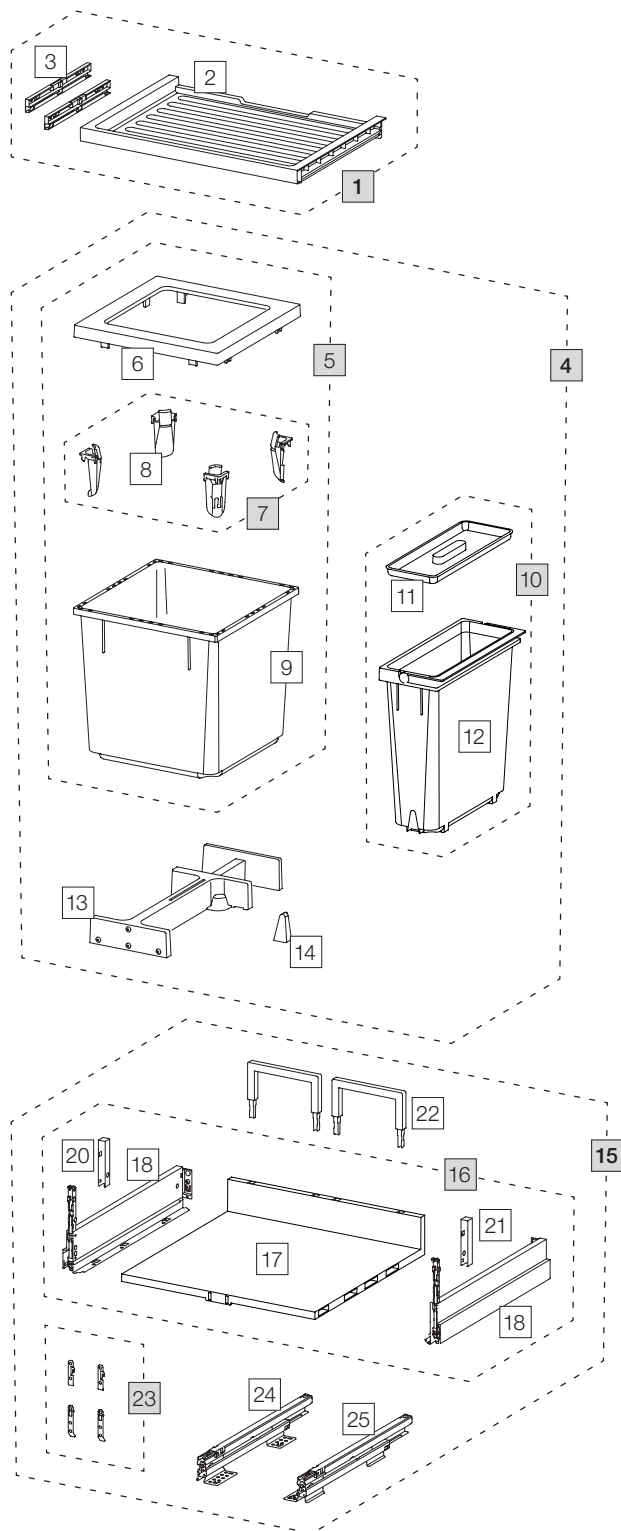

X55 M7 Basic Pro

Art. No. 80.60.307

Waste separation system with frame guide system

Art. No.	Name	CHF VAT excluded
1	80.41.301 Drawer 55 Basic	35.00
2	12286 Drawer 55 Basic	28.90
3	13011 Adapter drawer (pair)	10.40
4	80.51.304 Waste separation container X55 M7	168.00
5	12683 Container 35 liter, complet	97.90
6	12247 Covering frame	20.30
7	12252 Bag tightener small (4 pcs.)	19.20
8	12721 Bag tightener small	4.80
9	12245 Container 35 liter	61.20
10	13024 Container 11.5 liter, complet	35.10
11	12387 Lid 11.5/12.5 liter	8.70
12	12456 Container 11.5 liter with handle	26.40
13	12625 Ratchet, complet	46.40
14	12260 Wedge	2.20
15	80.61.301 Pre-assembled drawer 55 Pro	165.00
16	13609 Pull-out floor 55 Pro	106.50
17	13291 Plastic base 55	37.90
18	13302 Nova Pro Scala frame left	32.20
19	13303 Nova Pro Scala frame right	32.20
20	13298 Cover, left	2.10
21	13299 Cover, right	2.10
22	13296 Rear wall bracket 150	4.10
23	13532 Front bracket complete	3.90
24	13300 Floor rail for Nova Pro left	43.30
25	13301 Floor rail for Nova Pro right	43.30

Set
 Component parts