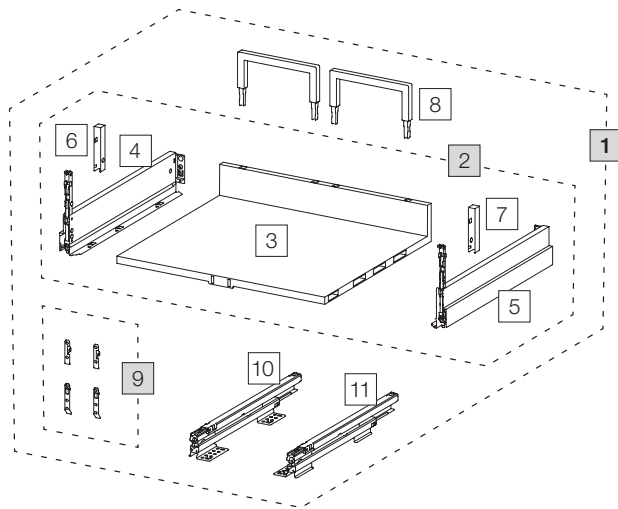

Pre-assembled drawer 60 Pro

Art. No. 80.61.401

Waste separation system with frame guide system

Art. No.	Name	CHF VAT excluded
1	80.61.401 Pre-assembled drawer 60 Pro	165.00
2	13608 Pull-out floor 60 Pro	108.40
3	13290 Plastic base 60	39.80
4	13302 Nova Pro Scala frame left	32.20
5	13303 Nova Pro Scala frame right	32.20
6	13298 Cover, left	2.10
7	13299 Cover, right	2.10
8	13295 Rear wall bracket 175	4.30
9	13532 Front bracket complete	3.90
10	13300 Floor rail for Nova Pro left	43.30
11	13301 Floor rail for Nova Pro right	43.30

Set

Component parts