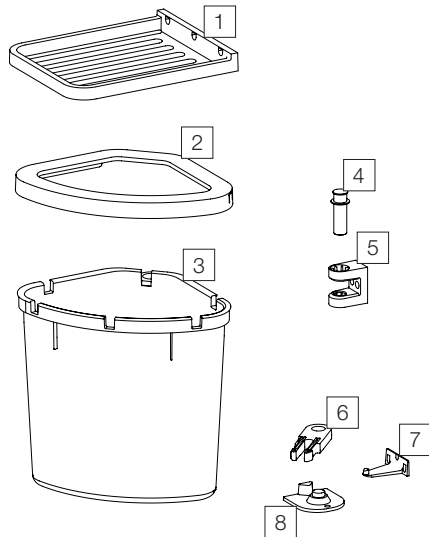

## Waste system for hinged doors

Art. No.	Name	CHF VAT excluded
1	12500 Lid	23.40
2	12975 Covering frame D40 L3/M3	16.10
3	12973 Rotating container 25 liters	38.10
4	12504 Bolt	4.10
5	12502 Holder on top	7.20
6	12503 Holder on bottom	6.20
7	12505 Capturing hook	6.10
8	12501 Carrier	6.30

Component parts