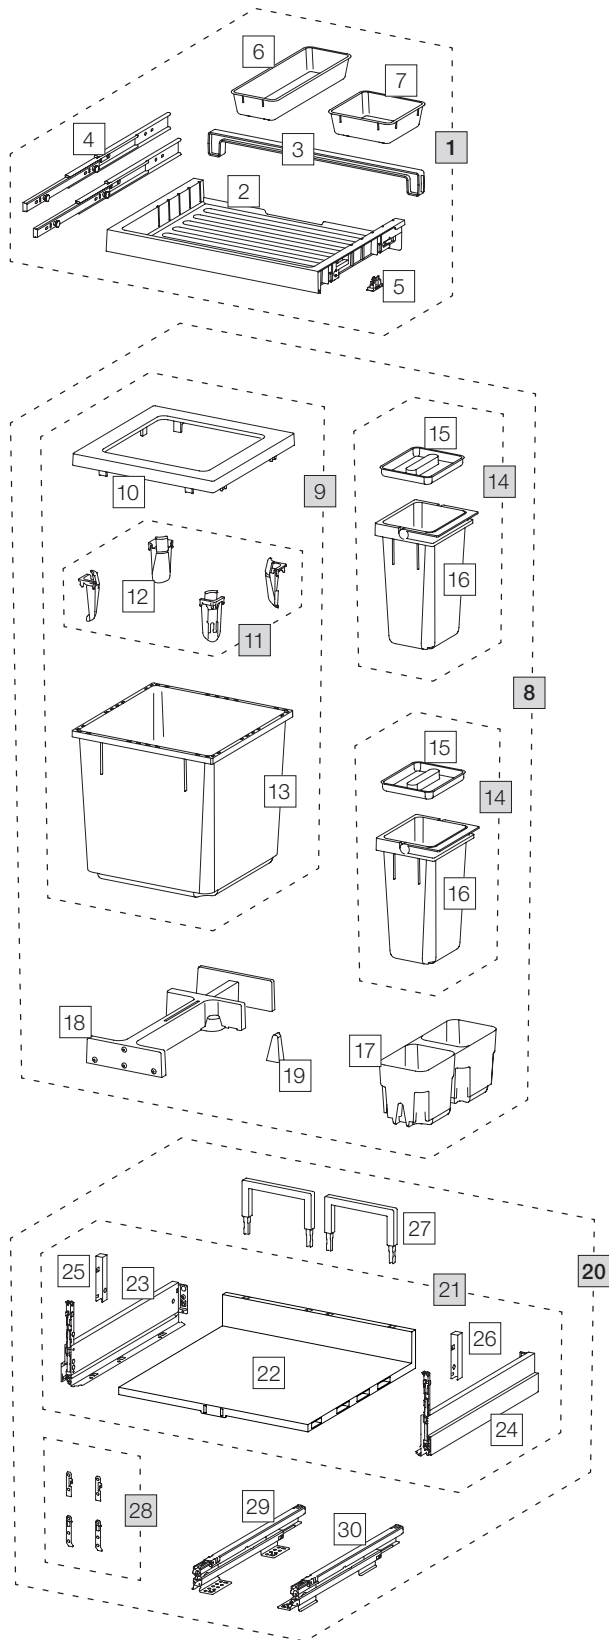

X55 M5 Premium Pro

Art. No. 80.60.304

Waste separation system with frame guide system

Art. No.	Name	CHF VAT excluded
1	80.42.301 Drawer 55 Premium	81.00
2	12275 Drawer 55 Premium	34.60
3	12279 Back 55	7.10
4	12283 Rail with bolt (pair)	23.10
5	12948 Clip 18/19 (4 pcs.)	4.90
6	12483 Add-on tray long	10.90
7	12282 Add-on tray	8.70
8	80.51.302 Waste separation container X55 M5	197.00
9	12683 Container 35 liter, complet	97.90
10	12247 Covering frame	20.30
11	12252 Bag tightener (4 pcs.)	19.20
12	12721 Bag tightener	4.80
13	12245 Container 35 liter	61.20
14	12942 Container 4 liter, complet	25.60
15	12273 Lid 4 liter	4.40
16	12442 Container 4 liter with handle	21.20
17	12257 Shell 550, M	21.30
18	12625 Ratchet, complet	46.40
19	12260 Wedge	2.20
20	80.61.301 Pre-assembled drawer 55 Pro	165.00
21	13609 Pull-out floor 55 Pro	106.50
22	13291 Plastic base 55	37.90
23	13302 Nova Pro Scala frame left	32.20
24	13303 Nova Pro Scala frame right	32.20
25	13298 Cover, left	2.10
26	13299 Cover, right	2.10
27	13296 Rear wall bracket 150	4.10
28	13532 Front bracket complete	3.90
29	13300 Floor rail for Nova Pro left	43.30
30	13301 Floor rail for Nova Pro right	43.30