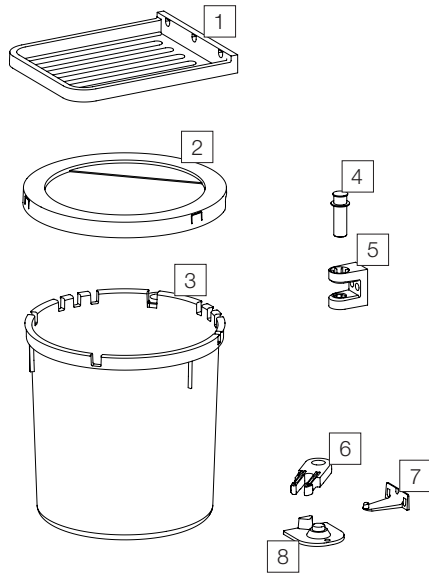

D50 L1

Art. No. 80.71.101

Waste system for hinged doors

Art. No.	Name	CHF VAT excluded
1	12500 Lid	23.40
2	12499 Covering frame D50 L1/M1	17.40
3	12498 Rotating container 35 liters	44.20
4	12504 Bolt	4.10
5	12502 Holder on top	7.20
6	12503 Holder on bottom	6.20
7	12505 Capturing hook	6.10
8	12501 Carrier	6.30

Component parts