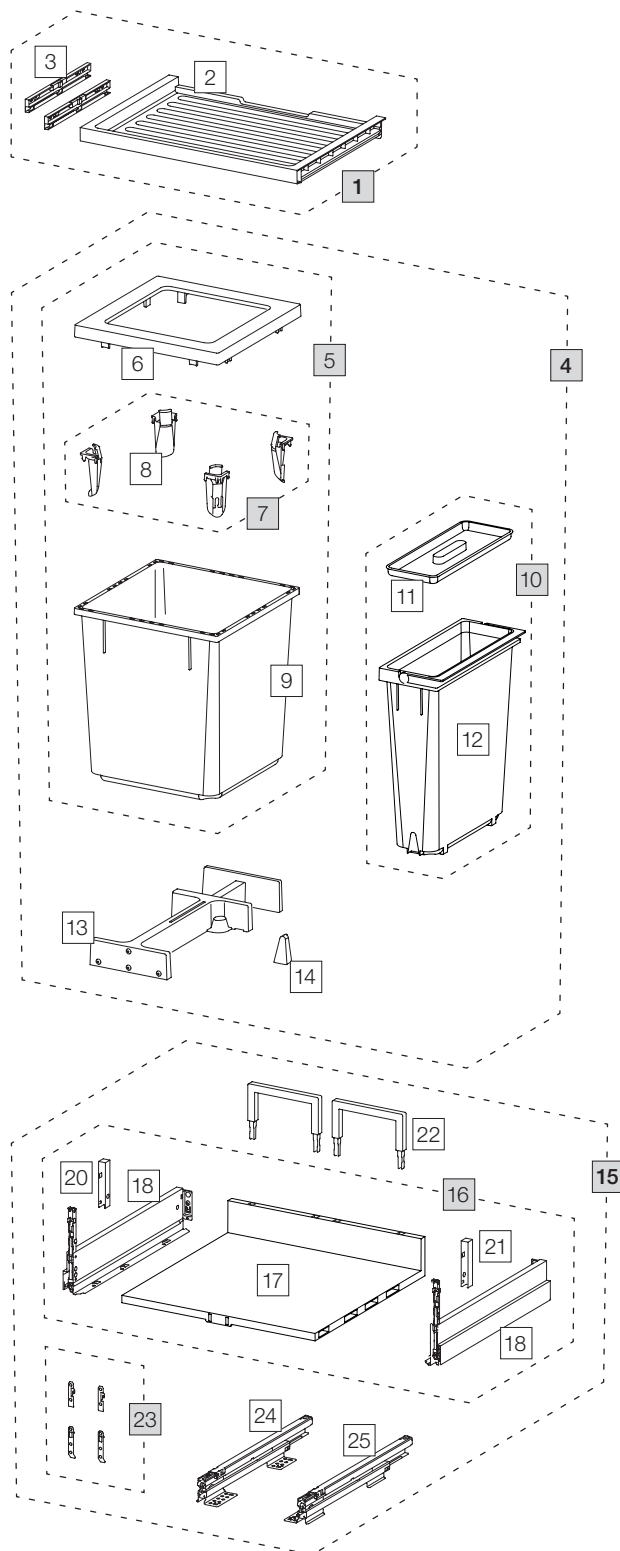

X55 L7 Basic Pro

Art. No. 80.60.305

Waste separation system with frame guide system

Art. No.	Name	CHF VAT excluded
1	80.41.301 Drawer 55 Basic	35.00
2	12286 Drawer 55 Basic	28.90
3	13011 Adapter drawer (pair)	10.40
4	80.51.303 Waste separation container X55 L7	168.00
5	12682 Container 40 liter, complet	97.90
6	12247 Covering frame	20.30
7	12252 Bag tightener (4 pcs.)	19.20
8	12721 Bag tightener	4.80
9	12244 Container 40 liter	61.20
10	13023 Container 12.5 liter, complet	35.60
11	12387 Lid 11.5/12.5 liter	8.70
12	12455 Container 12.5 liter with handle	26.90
13	12625 Ratchet, complet	46.40
14	12260 Wedge	2.20
15	80.61.301 Pre-assembled drawer 55 Pro	165.00
16	13609 Pull-out floor 55 Pro	106.50
17	13291 Plastic base 55	37.90
18	13302 Nova Pro Scala frame left	32.20
19	13303 Nova Pro Scala frame right	32.20
20	13298 Cover, left	2.10
21	13299 Cover, right	2.10
22	13296 Rear wall bracket 150	4.10
23	13532 Front bracket complete	3.90
24	13300 Floor rail for Nova Pro left	43.30
25	13301 Floor rail for Nova Pro right	43.30