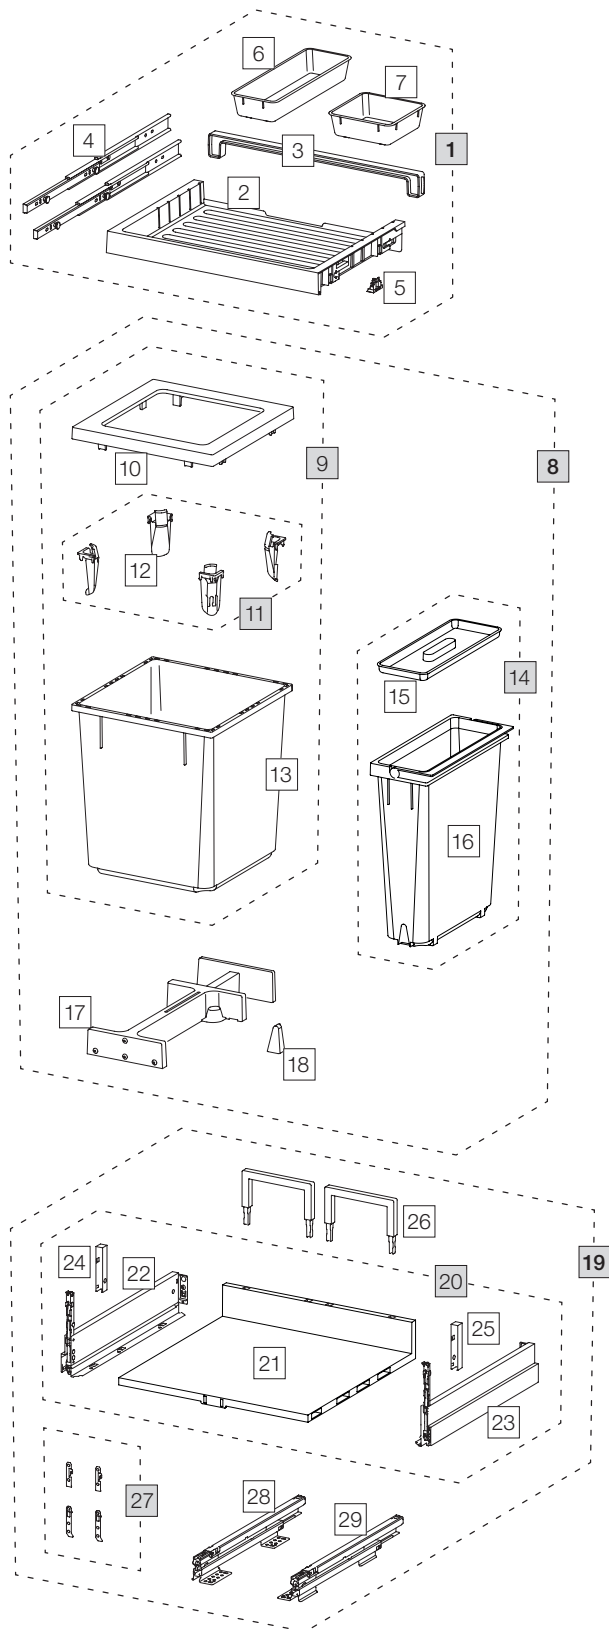

X55 L7 Premium Pro

Art. No. 80.60.306

Waste separation system with frame guide system

Art. No.	Name	CHF VAT excluded
1	80.42.301 Drawer 55 Premium	81.00
2	12275 Drawer 55 Premium	34.60
3	12279 Back 55	7.10
4	12283 Rail with bolt (pair)	23.10
5	12948 Clip 18/19 (4 pcs.)	4.90
6	12483 Add-on tray long	10.90
7	12282 Add-on tray	8.70
8	80.51.303 Waste separation container X55 L7	168.00
9	12682 Container 40 liter, complet	97.90
10	12247 Covering frame	20.30
11	12252 Bag tightener (4 pcs.)	19.20
12	12721 Bag tightener	4.80
13	12244 Container 40 liter	61.20
14	13023 Container 12.5 liter, complet	35.60
15	12387 Lid 11.5/12.5 liter	8.70
16	12455 Container 12.5 liter with handle	26.90
17	12625 Ratchet, complet	46.40
18	12260 Wedge	2.20
19	80.61.301 Pre-assembled drawer 55 Pro	165.00
20	13609 Pull-out floor 55 Pro	106.50
21	13291 Plastic base 55	37.90
22	13302 Nova Pro Scala frame left	32.20
23	13303 Nova Pro Scala frame right	32.20
24	13298 Cover, left	2.10
25	13299 Cover, right	2.10
26	13296 Rear wall bracket 150	4.10
27	13532 Front bracket complete	3.90
28	13300 Floor rail for Nova Pro left	43.30
29	13301 Floor rail for Nova Pro right	43.30