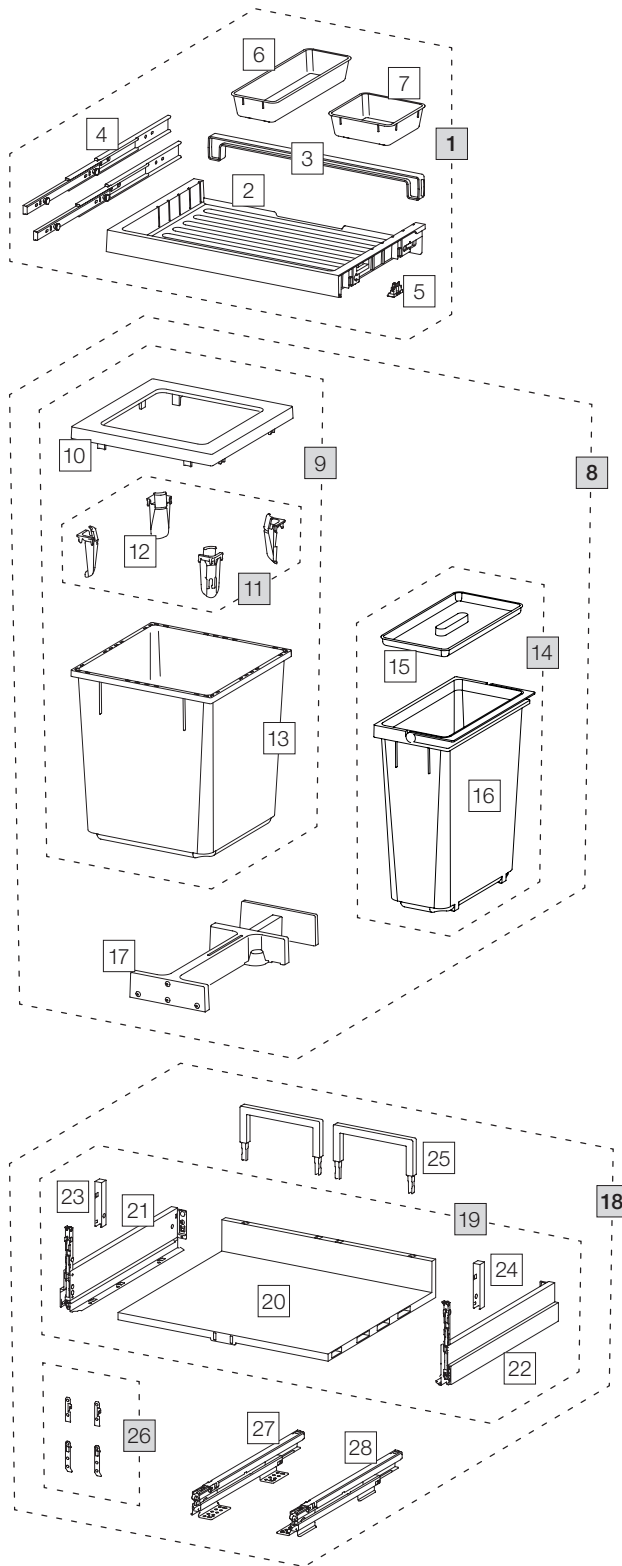

# X60 L7 Premium Pro

Art. No. 80.60.406

## Waste separation system with frame guide system

Art. No.	Name	CHF VAT excluded
<b>1</b>	<b>80.42.401 Drawer 60 Premium</b>	<b>81.00</b>
2	12274 Drawer 60 Premium	34.60
3	12278 Back 60	7.10
4	12283 Rail with bolt (pair)	23.10
5	12948 Clip 18/19 (4 pcs.)	4.90
6	12483 Add-on tray long	10.90
7	12282 Add-on tray	8.70
<b>8</b>	<b>80.51.403 Waste separation container X60 L7</b>	<b>168.00</b>
9	12682 Container 40 liter, complet	97.90
10	12247 Covering frame	20.30
11	12252 Bag tightener (4 pcs.)	19.20
12	12721 Bag tightener	4.80
13	12244 Container 40 liter	61.20
14	12943 Container 18 liter, complet	47.10
15	12313 Lid 11/15/18 liter	9.50
16	12452 Container 18 liter with handle	37.70
17	12625 Ratchet, complet	46.40
<b>18</b>	<b>80.61.401 Pre-assembled drawer 60 Pro</b>	<b>165.00</b>
19	13608 Pull-out floor 60 Pro	108.40
20	13290 Plastic base 60	39.80
21	13302 Nova Pro Scala frame left	32.20
22	13303 Nova Pro Scala frame right	32.20
23	13298 Cover, left	2.10
24	13299 Cover, right	2.10
25	13295 Rear wall bracket 175	4.30
26	13532 Front bracket complete	3.90
27	13300 Floor rail for Nova Pro left	43.30
28	13301 Floor rail for Nova Pro right	43.30