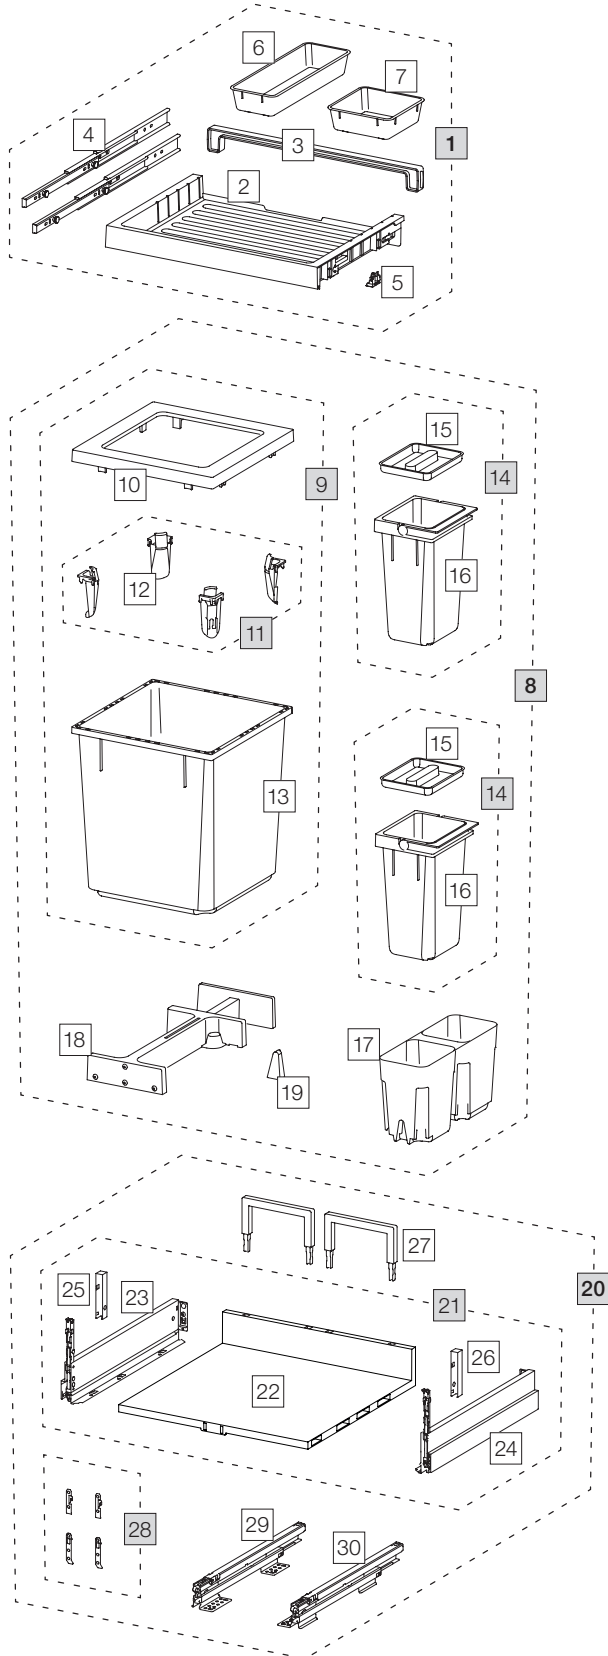

X55 L5 Premium Pro

Art. No. 80.60.302

Waste separation system with frame guide system

Art. No.	Name	CHF VAT excluded
1	80.42.301 Drawer 55 Premium	81.00
2	12275 Drawer 55 Premium	34.60
3	12279 Back 55	7.10
4	12283 Rail with bolt (pair)	23.10
5	12948 Clip 18/19 (4 pcs.)	4.90
6	12483 Add-on tray long	10.90
7	12282 Add-on tray	8.70
8	80.51.301 Waste separation container X55 L5	197.00
9	12682 Container 40 liter, complet	97.90
10	12247 Covering frame	20.30
11	12252 Bag tightener (4 pcs.)	19.20
12	12721 Bag tightener	4.80
13	12244 Container 40 liter	61.20
14	12942 Container 4 liter, complet	25.60
15	12273 Lid 4 liter	4.40
16	12442 Container 4 liter with handle	21.20
17	12256 Shell 550, L	21.70
18	12625 Ratchet, complet	46.40
19	12260 Wedge	2.20
20	80.61.301 Pre-assembled drawer 55 Pro	165.00
21	13609 Pull-out floor 55 Pro	106.50
22	13291 Plastic base 55	37.90
23	13302 Nova Pro Scala frame left	32.20
24	13303 Nova Pro Scala frame right	32.20
25	13298 Cover, left	2.10
26	13299 Cover, right	2.10
27	13296 Rear wall bracket 150	4.10
28	13532 Front bracket complete	3.90
29	13300 Floor rail for Nova Pro left	43.30
30	13301 Floor rail for Nova Pro right	43.30