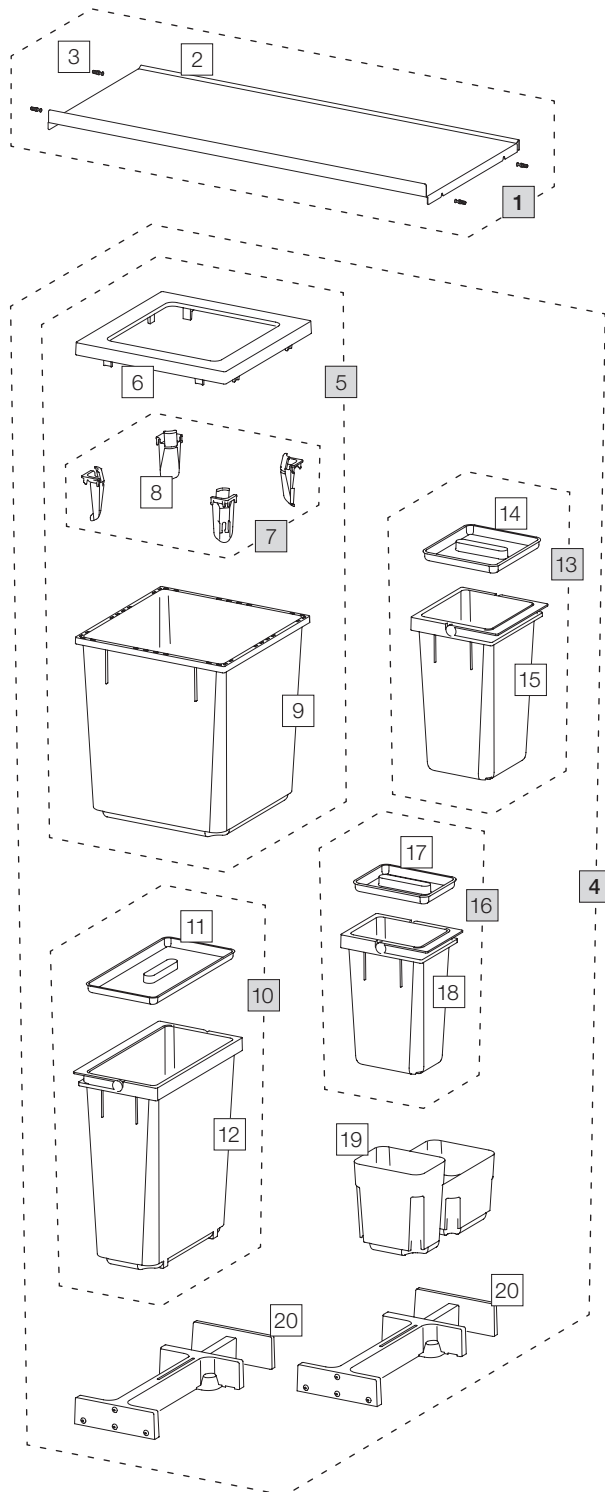

X90 L6 Basic

Art. No. 80.50.601

Waste separation system for pre-existing rails

Art. No.	Name	CHF VAT excluded
1	80.41.601 Lid 90 Basic	69.00
2	12292 Lid 90 Basic	66.50
3	12881 Connecting bolt (4 pcs.)	4.40
4	80.51.501 Waste separation container X80 L6	244.00
5	12682 Container 40 liter, complet	93.20
6	12247 Covering frame	19.30
7	12252 Bag tightener (4 pcs.)	18.30
8	12721 Bag tightener	4.60
9	12244 Container 40 liter	58.30
10	12943 Container 18 liter, complet	44.90
11	12313 Lid 11/15/18 liter	9.00
12	12452 Container 18 liter with handle	35.90
13	12940 Container 8 liter, complet	30.10
14	12271 Lid 8 liter	6.60
15	12440 Container 8 liter with handle	23.60
16	12941 Container 5 liter, complet	25.10
17	12272 Lid 5 liter	4.70
18	12441 Container 5 liter with handle	20.50
19	12254 Shell 600, L	22.00
20	12625 Ratchet, complet	44.20

- Set
- Component parts