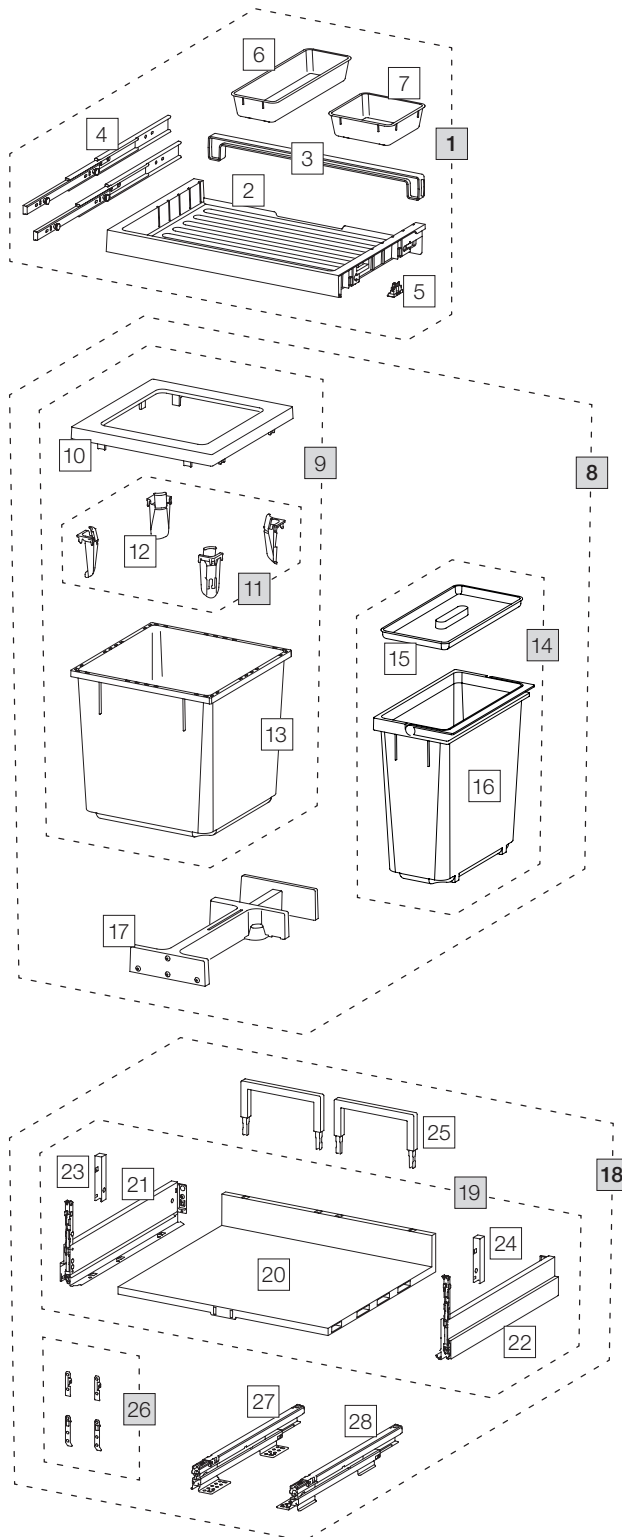

X60 M7 Premium Pro

Art. No. 80.60.408

Waste separation system with frame guide system

Art. No.	Name	CHF VAT excluded
1	80.42.401 Drawer 60 Premium	81.00
2	12274 Drawer 60 Premium	34.60
3	12278 Back 60	7.10
4	12283 Rail with bolt (pair)	23.10
5	12948 Clip 18/19 (4 pcs.)	4.90
6	12483 Add-on tray long	10.90
7	12282 Add-on tray	8.70
8	80.51.404 Waste separation container X60 M7	168.00
9	12683 Continer 35 liter, complet	97.90
10	12247 Covering frame	20.30
11	12252 Bag tightener small (4 pcs.)	19.20
12	12721 Bag tightener small	4.80
13	12245 Container 35 liter	61.20
14	13021 Container 15 liter, complet	40.40
15	12313 Lid 11/15/18 liter	9.50
16	12453 Container 15 liter with handle	31.00
17	12625 Ratchet, complet	46.40
18	80.61.401 Pre-assembled drawer 60 Pro	165.00
19	13608 Pull-out floor 60 Pro	108.40
20	13290 Plastic base 60	39.80
21	13302 Nova Pro Scala frame left	32.20
22	13303 Nova Pro Scala frame right	32.20
23	13298 Cover, left	2.10
24	13299 Cover, right	2.10
25	13295 Rear wall bracket 175	4.30
26	13532 Front bracket complete	3.90
27	13300 Floor rail for Nova Pro left	43.30
28	13301 Floor rail for Nova Pro right	43.30