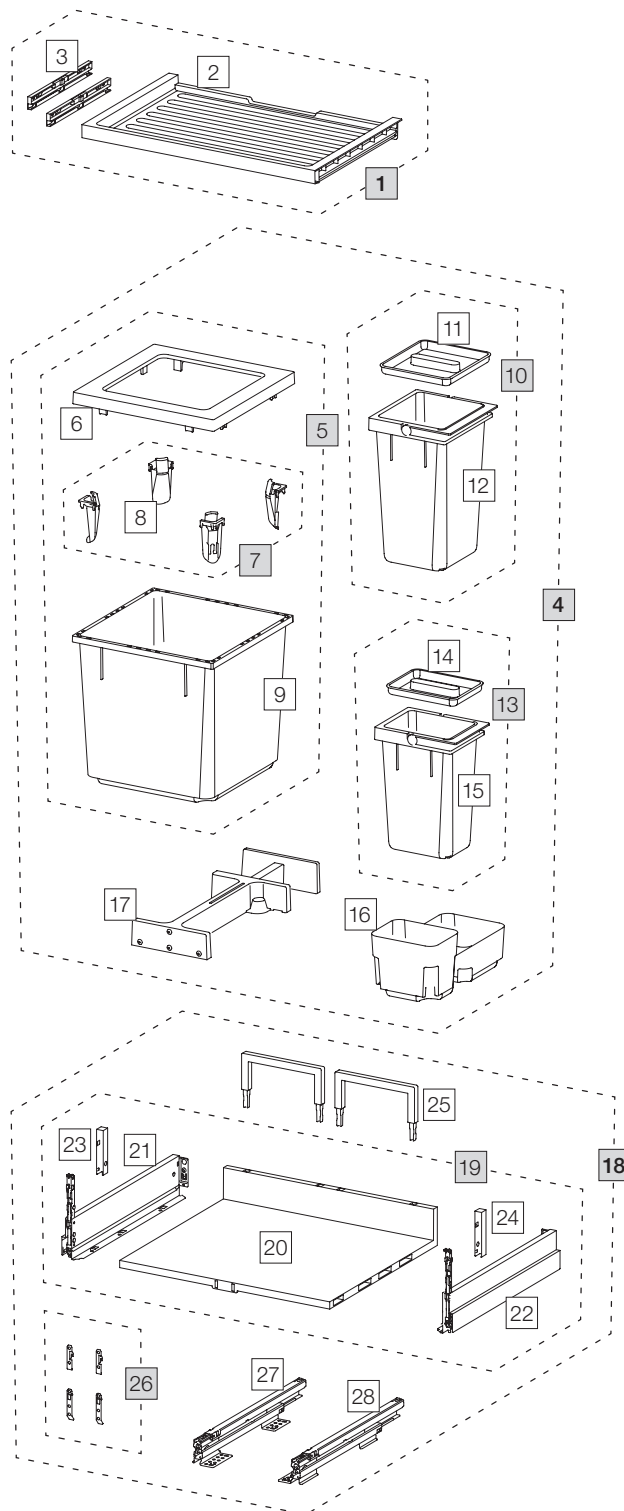

X60 M5 Basic Pro

Art. No. 80.60.403

Waste separation system with frame guide system

Art. No.	Name	CHF VAT excluded
1	80.41.401 Drawer 60 Basic	35.00
2	12285 Drawer 60 Basic	28.90
3	13011 Adapter drawer (pair)	10.40
4	80.51.402 Waste separation container X60 M5	197.00
5	12683 Container 35 liter, complet	97.90
6	12247 Covering frame	20.30
7	12252 Bag tightener (4 pcs.)	19.20
8	12721 Bag tightener	4.80
9	12245 Container 35 liter	61.20
10	12940 Container 8 liter, complet	31.60
11	12271 Lid 8 liter	6.90
12	12440 Container 8 liter with handle	24.80
13	12941 Container 5 liter, complet	26.40
14	12272 Lid 5 liter	4.90
15	12441 Container 5 liter with handle	21.50
16	12255 Shell 600, M	22.50
17	12625 Ratchet, complet	46.40
18	80.61.401 Pre-assembled drawer 60 Pro	165.00
19	13608 Pull-out floor 60 Pro	108.40
20	13290 Plastic base 60	39.80
21	13302 Nova Pro Scala frame left	32.20
22	13303 Nova Pro Scala frame right	32.20
23	13298 Cover, left	2.10
24	13299 Cover, right	2.10
25	13295 Rear wall bracket 175	4.30
26	13532 Front bracket complete	3.90
27	13300 Floor rail for Nova Pro left	43.30
28	13301 Floor rail for Nova Pro right	43.30