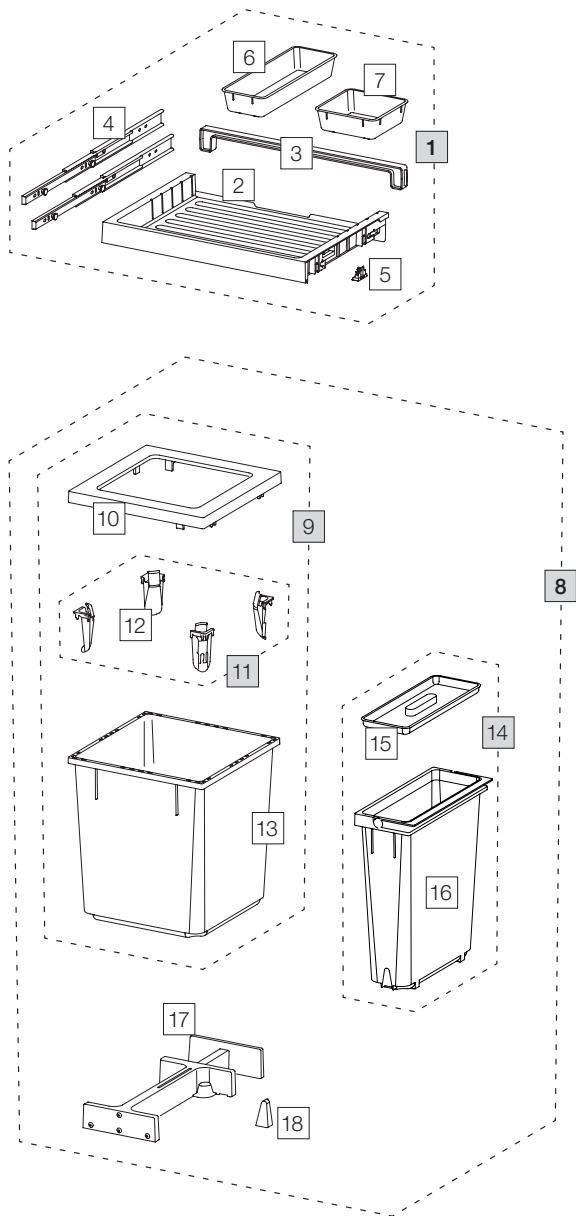

X55 L7 Premium

Art. No. 80.50.306

Waste separation system for pre-existing rails

Art. No.	Name	CHF VAT excluded
1	80.42.301 Drawer 55 Premium	77.00
2	12275 Drawer 55 Premium	33.00
3	12279 Back 55	6.80
4	12283 Rail with bolt (pair)	22.00
5	12948 Clip 18/19 (4 pcs.)	4.70
6	12483 Add-on tray long	10.40
7	12282 Add-on tray	8.30
8	80.51.303 Waste separation container X55 L7	160.00
9	12682 Container 40 liter, complet	93.20
10	12247 Covering frame	19.30
11	12252 Bag tightener (4 pcs.)	18.30
12	12721 Bag tightener	4.60
13	12244 Container 40 liter	58.30
14	13023 Container 12.5 liter, complet	33.90
15	12387 Lid 11.5/12.5 liter	8.30
16	12455 Container 12.5 liter with handle	25.60
17	12625 Ratchet, complet	44.20
18	12260 Wedge	2.10

- Set
- Component parts