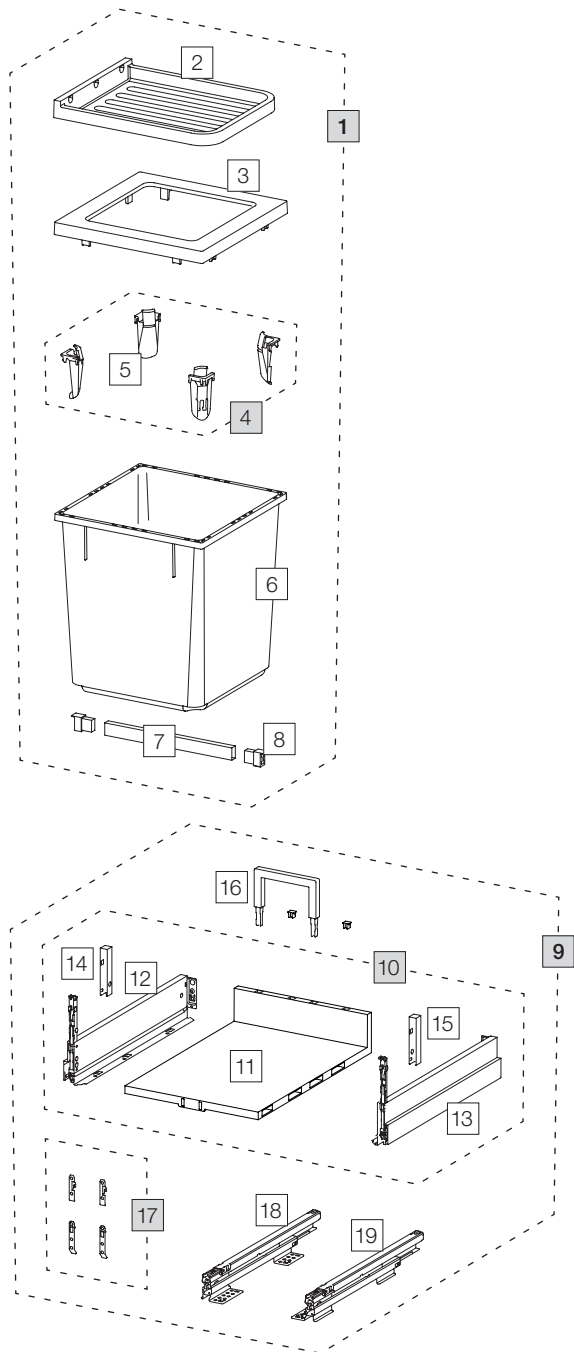

X40 L35 Pro Water

Art. No. 80.50.002

Waste separation system with frame guide system

Art. No.	Name	CHF VAT excluded
1	80.50.002 Waste separation container X45 L35 Pro Water	140.00
2	12250 Lid for D40/D50	23.40
3	12247 Covering frame	20.30
4	12252 Bag tightener (4 pcs.)	19.20
5	12721 Bag tightener	4.80
6	12244 Container 40 liter	61.20
7	13562 Transverse divider, 287 mm	6.70
8	13563 Divider holder (pair)	7.50
9	80.61.001 Pre-assembled drawer 40 Pro	149.00
10	13612 Pull-out floor 40 Pro	100.80
11	13294 Plastic base 40	32.20
12	13302 Nova Pro Scala frame left	32.20
13	13303 Nova Pro Scala frame right	32.20
14	13298 Cover, left	2.10
15	13299 Cover, right	2.10
16	13297 Rear wall bracket 125	3.90
17	13532 Front bracket complete	3.90
18	13300 Floor rail for Nova Pro left	43.30
19	13301 Floor rail for Nova Pro right	43.30

- Set
- Component parts