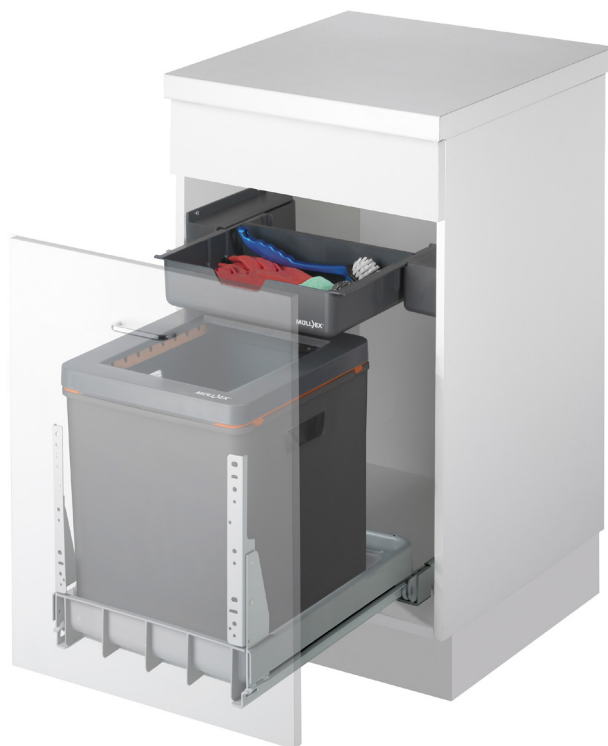

# BOXX 40-R

5059.01

Pull-out mechanism can take loads of up to 100 kg

Container for all-round filling of 35 l refuse bags

Optional two 17 l refuse bags

Pull-out drawer with cover

For bulky siphons, the rear panel is adjustable

Starting from 40 cm cabinet width

Adapter for 40/50 cm cabinet included in delivery

Adapter for 45 cm (art.no. 11783)

Special edition for 55/60 cm (art.no. 5059.11)

Soft closing mechanism as standard

**MÜLLEX**