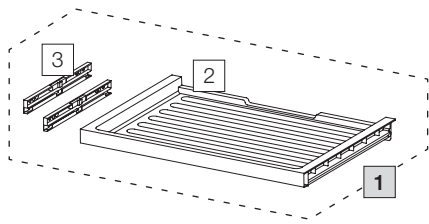

Drawer 55 Basic

Art. No. 80.41.301

Drawer for kitchen cabine

	Art. No.	Name	CHF VAT excluded
1	80.41.301	Drawer 55 Basic	33.00
2	12286	Drawer 55 Basic	27.50
3	13011	Adapter drawer (pair)	9.90

- Set
- Component parts