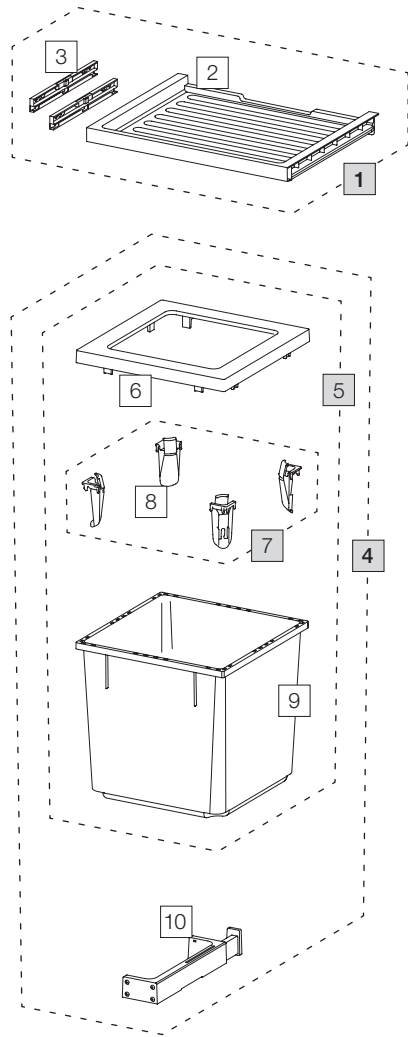

X50 M35 Basic

Art. No. 80.50.203

Waste separation system for pre-existing rails

Art. No.	Name	CHF VAT excluded
1	80.41.201 Drawer 50 Basic	33.00
2	12287 Drawer 50 Basic	27.50
3	13011 Adapter drawer (pair)	9.90
4	80.51.102 Waste separation container X45 M35	137.00
5	12683 Container 35 liter, complet	93.20
6	12247 Covering frame	19.30
7	12252 Bag tightener (4 pcs.)	18.30
8	12721 Bag tightener	4.60
9	12245 Container 35 liter	58.30
10	12626 C-Ratchet, complet	43.60

Set

Component parts