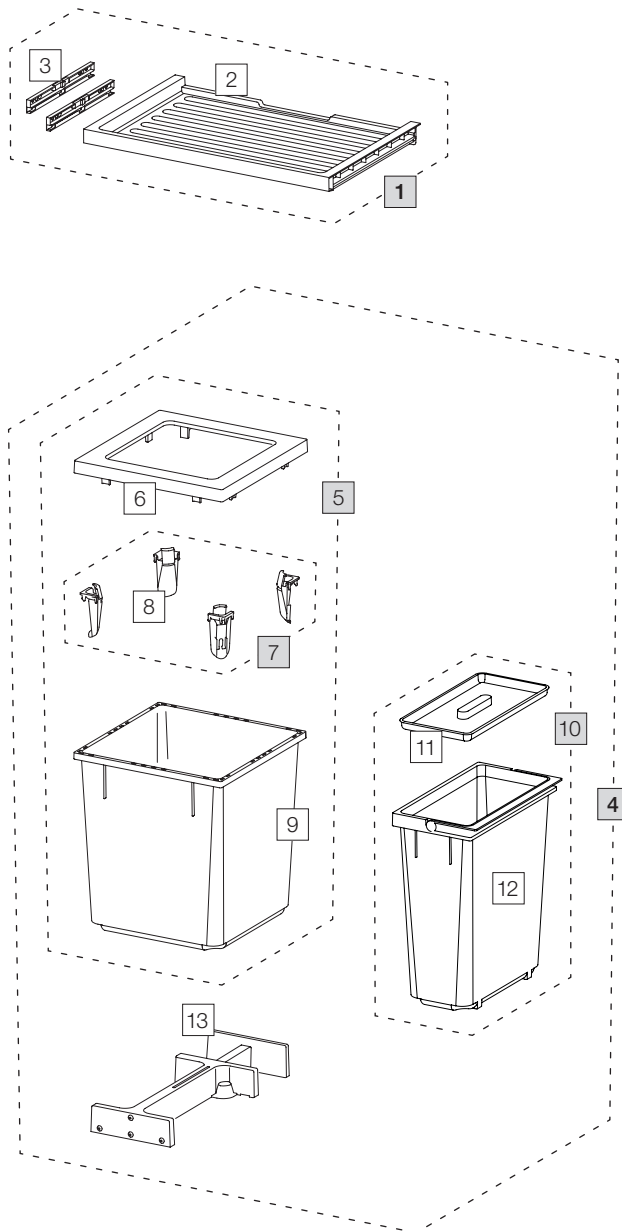

X60 L7 Basic

Art. No. 80.50.405

Waste separation system for pre-existing rails

Art. No.	Name	CHF VAT excluded
1 80.42.401	Drawer 60 Basic	33.00
2 12285	Drawer 60 Basic	27.50
3 13011	Adapter drawer (pair)	9.90
4 80.51.403	Waste separation container X60 L7	160.00
5 12682	Container 40 liter, complet	93.20
6 12247	Covering frame	19.30
7 12252	Bag tightener (4 pcs.)	18.30
8 12721	Bag tightener	4.60
9 12244	Container 40 liter	58.30
10 12943	Container 18 liter, complet	44.90
11 12313	Lid 11/15/18 liter	9.00
12 12452	Container 18 liter with handle	35.90
13 12625	Ratchet, complet	44.20

- Set
- Component parts