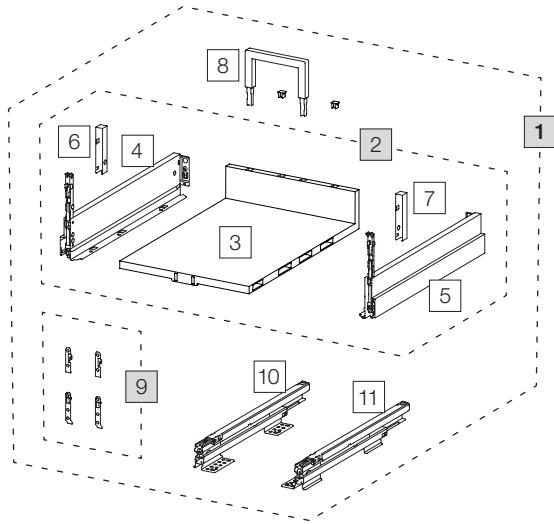

Pre-assembled drawer 40 Pro

Art. No. 80.61.001

Waste separation system with frame guide system

Art. No.	Name	CHF VAT excluded
1	80.61.001 Pre-assembled drawer 40 Pro	149.00
2	13612 Pull-out floor 40 Pro	100.80
3	13294 Plastic base 40	32.20
4	13302 Nova Pro Scala frame left	32.20
5	13303 Nova Pro Scala frame right	32.20
6	13298 Cover, left	2.10
7	13299 Cover, right	2.10
8	13297 Rear wall bracket 125	3.90
9	13532 Front bracket complete	3.90
10	13300 Floor rail for Nova Pro left	43.30
11	13301 Floor rail for Nova Pro right	43.30

- Set
- Component parts