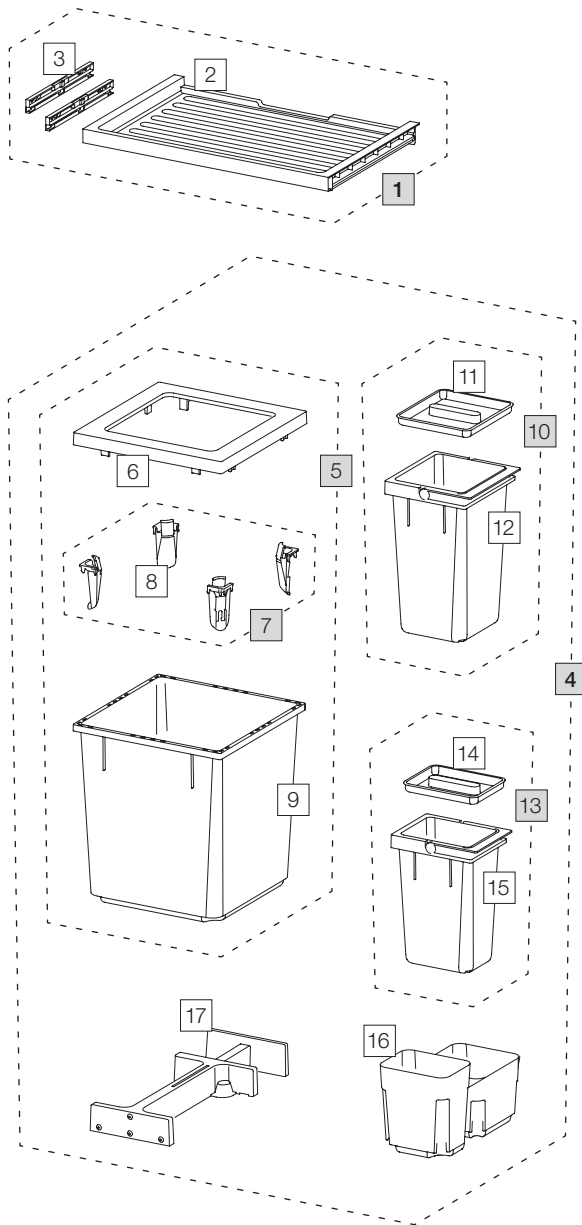

X60 L5 Basic

Art. No. 80.50.401

Waste separation system for pre-existing rails

Art. No.	Name	CHF VAT excluded
1	80.41.401 Drawer 60 Basic	33.00
2	12285 Drawer 60 Basic	27.50
3	13011 Adapter drawer (pair)	9.90
4	80.51.401 Waste separation container X60 L5	188.00
5	12682 Container 40 liter, complet	93.20
6	12247 Covering frame	19.30
7	12252 Bag tightener (4 pcs.)	18.30
8	12721 Bag tightener	4.60
9	12244 Container 40 liter	58.30
10	12940 Container 8 liter, complet	30.10
11	12271 Lid 8 liter	6.60
12	12440 Container 8 liter with handle	23.60
13	12941 Container 5 liter, complet	25.10
14	12272 Lid 5 liter	4.70
15	12441 Container 5 liter with handle	20.50
16	12254 Shell 600, L	22.00
17	12625 Ratchet, complet	44.20

Set

Component parts