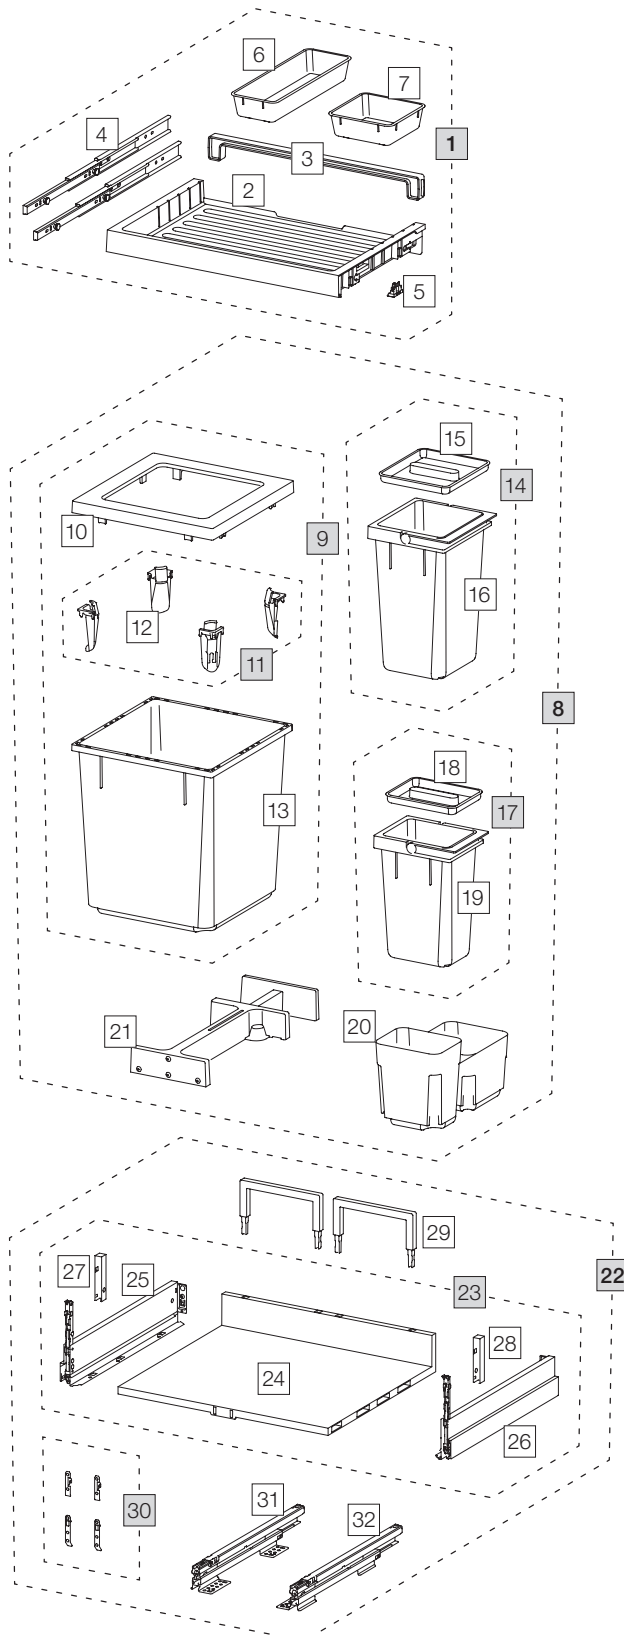

X60 L5 Premium Pro

Art. No. 80.60.402

Waste separation system with frame guide system

	Art. No.	Name	CHF VAT excluded
1	80.42.401	Drawer 60 Premium	81.00
2	12274	Drawer 60 Premium	34.60
3	12278	Back 60	7.10
4	12283	Rail with bolt (pair)	23.10
5	12948	Clip 18/19 (4 pcs.)	4.90
6	12483	Add-on tray long	10.90
7	12282	Add-on tray	8.70
8	80.51.401	Waste separation container X60 L5	197.00
9	12682	Container 40 liter, complet	97.90
10	12247	Covering frame	20.30
11	12252	Bag tightener (4 pcs.)	19.20
12	12721	Bag tightener	4.80
13	12244	Container 40 liter	61.20
14	12940	Container 8 liter, complet	31.60
15	12271	Lid 8 liter	6.90
16	12440	Container 8 liter with handle	24.80
17	12941	Container 5 liter, complet	26.40
18	12272	Lid 5 liter	4.90
19	12441	Container 5 liter with handle	21.50
20	12254	Shell 600, L	23.10
21	12625	Ratchet, complet	46.40
22	80.61.401	Pre-assembled drawer 60 Pro	165.00
23	13608	Pull-out floor 60 Pro	108.40
24	13290	Plastic base 60	39.80
25	13302	Nova Pro Scala frame left	32.20
26	13303	Nova Pro Scala frame right	32.20
27	13298	Cover, left	2.10
28	13299	Cover, right	2.10
29	13295	Rear wall bracket 175	4.30
30	13532	Front bracket complete	3.90
31	13300	Floor rail for Nova Pro left	43.30
32	13301	Floor rail for Nova Pro right	43.30